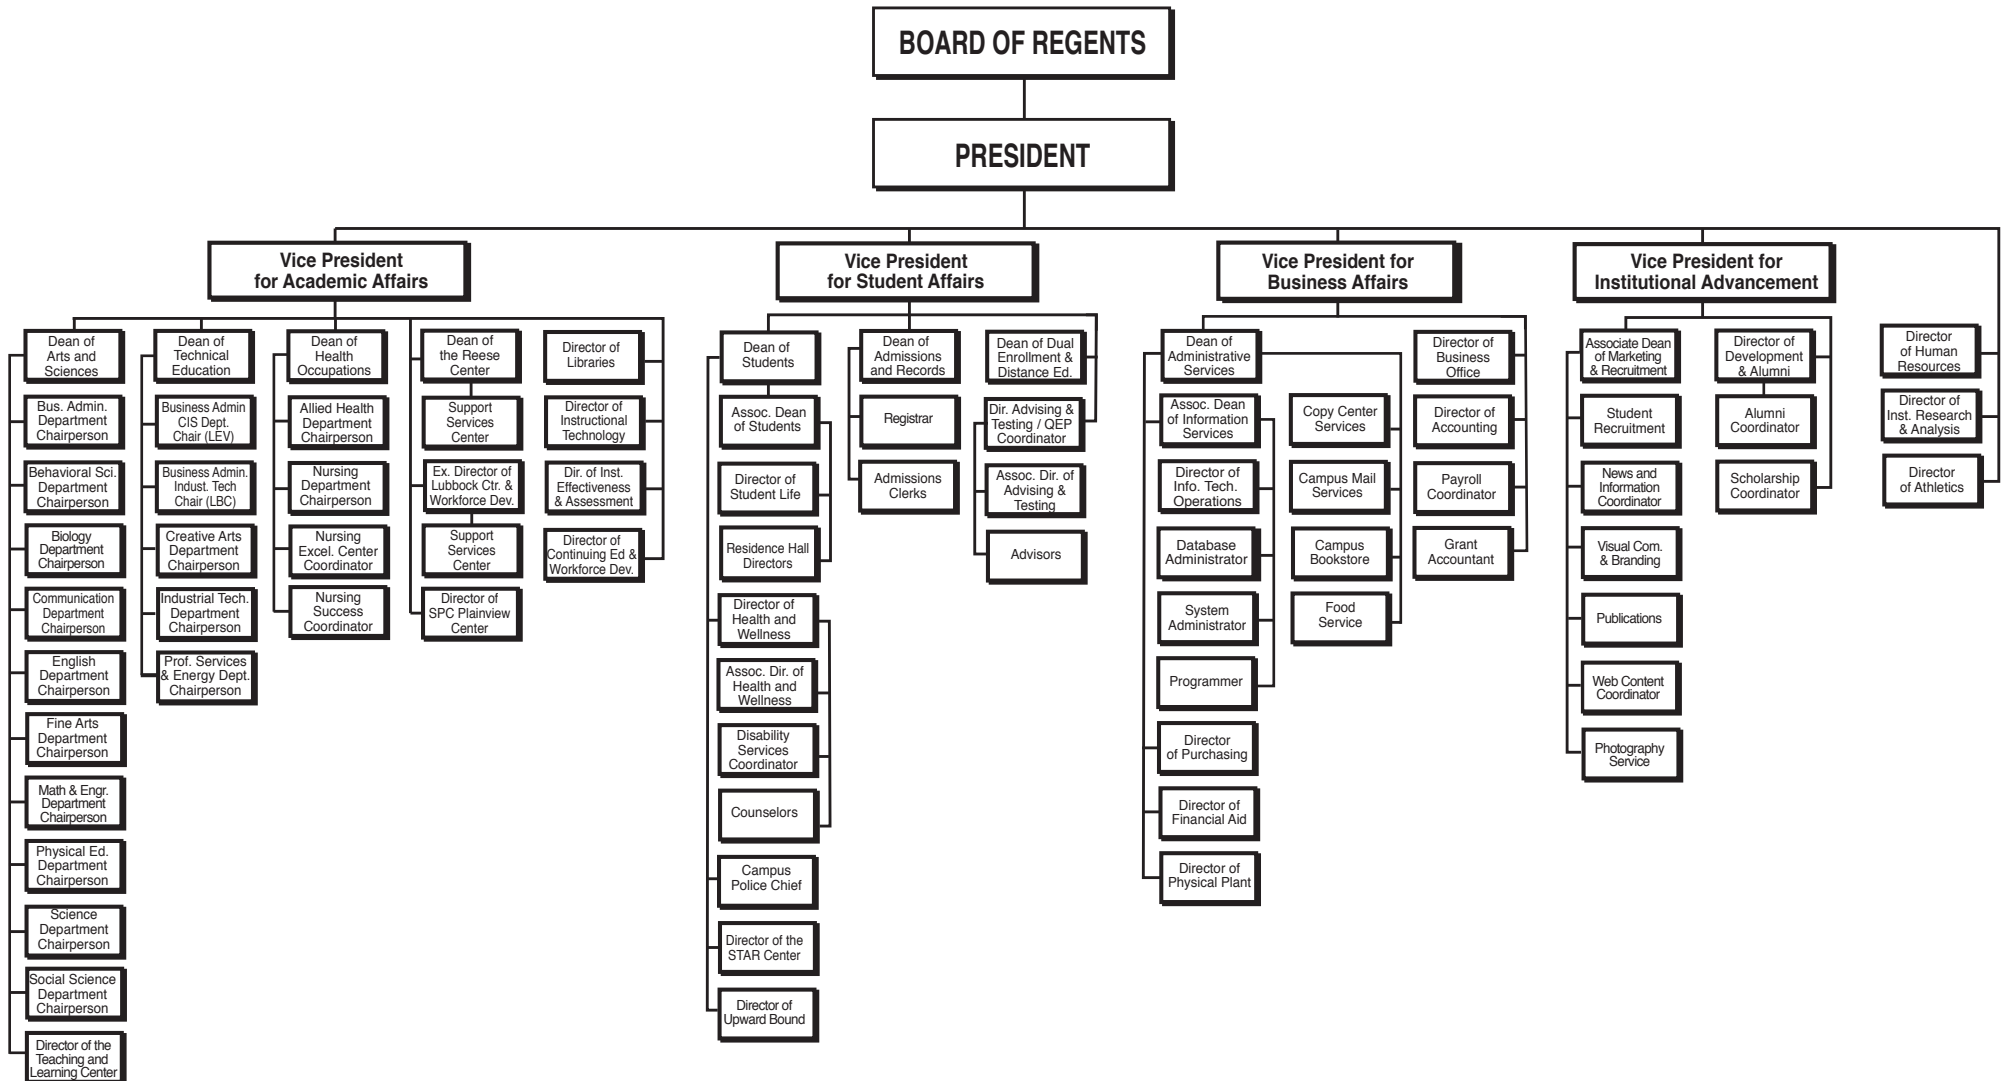

SOUTH PLAINS COLLEGE ORGANIZATIONAL CHART

This Chart represents the organization of instructional, student services, and administrative support units by personnel position and function.